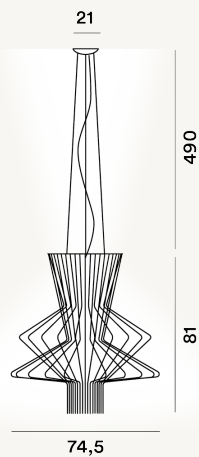

ALLEGRO RITMICO SUSPENSION PTL

DIMENSIONE

81 x 75 x 75

CAVO

Transparent

COLORE

Graphite

CERTIFICAZIONI

PESO

Net kg 15

MATERIALE

Lacquered aluminium and chromed metal

SORGENTE LUMINOSA

Bulb not included R7s + E27 PAR 300W+100W Max ON-OFF